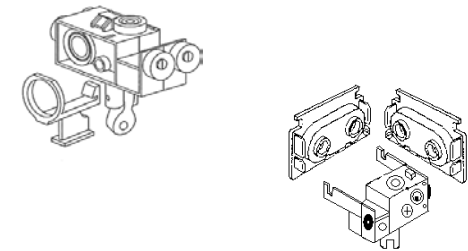

DRIVES, WAND CONTROLS & WANDS

Scott Free (Aust) Pty Ltd
9 Distribution Ave Molendinar Qld 4214
P.O Box 988 Nerang Qld 4211
www.scottfreeaust.com.au

Code	Description	UOM	Pack Size
Geared Drive Units			
VE.1.BIR	Planetary Drive Unit Std Profile Birch	Set	50
VE.1.WHT	Planetary Drive Unit Std Profile White	Set	50
VE.1.LPBI	Planetary Drive Unit Low Profile Birch	Set	50
VE.1.LPWH	Planetary Drive Unit Low Profile White	Set	50
Direct Drive Units			
VE.1.DDB	Direct Drive Unit Std Profile Birch	Set	300
VE.1.DDW	Direct Drive Unit Std Profile White	Set	300
VE.1.LDB	Direct Drive Unit Low Profile Birch	Set	100
VE.1.LDW	Direct Drive Unit Low Profile White	Set	100
Wand Control Units			
VE.3.L2W	Wand Control Low Profile Reversable	Set	100
VE.3.LP	Wand Control Low Profile Screw Type	Set	100
VE.3.S2W	Wand Control Std Profile Reversable	Set	100
VE.3.STD	Wand Control Std Profile Screw Type	Set	100
Track End Caps			
VE.3.ECW	End Cap Set Std Profile White	Pc	250
VE.3.ECOW	End Cap Set Std Profile Off white	Pc	250
Wands PVC			
VE.4.400s	Wand PVC 400mm	Pc	1
VE.4.540s	Wand PVC 540mm	Pc	1
VE.4.760s	Wand PVC 760mm	Pc	1
VE.4.900s	Wand PVC 900mm	Pc	1
VE.4.1200s	Wand PVC 1200mm	Pc	1