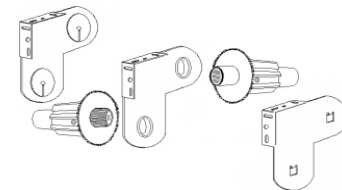

SOVEREIGN 45mm BRACKETS

Scott Free (Aust) Pty Ltd
9 Distribution Ave Molendinar Qld 4214
P.O Box 988 Nerang Qld 4211
www.scottfreeaust.com.au

Code	Description	UOM	Pack Size
Centre Bracket - 2 Blinds 1 Control			
RO.1.451C	45mm Centre Bracket 2x1 Birch	Set	1
RO.2.451C	45mm Centre Bracket 2x1 White	Set	1
RO.3.451C	45mm Centre Bracket 2x1 Black	Set	1
RO.4.451C	45mm Centre Bracket 2x1 Grey	Set	1
Centre Bracket - 2 Blinds 2 Controls			
RO.1.452C	45mm Centre Bracket 2x2 Birch	Set	1
RO.2.452C	45mm Centre Bracket 2x2 White	Set	1
RO.3.452C	45mm Centre Bracket 2x2 Black	Set	1
RO.4.452C	45mm Centre Bracket 2x2 Grey	Set	1
Centre Bracket Sets -2 Blinds 2 Controls - Includes Drives			
RO.1.45.2X2SET	45mm Chain Drive Centre Bracket Set 2x2 Birch	Set	1
RO.2.45.2X2SET	45mm Chain Drive Centre Bracket Set 2x2 White	Set	1
Double Centre Bracket - 4 Blinds 2 Controls			
RO.1.45DC4X2	45mm Double Centre Bracket 4x2 Birch	Set	1
RO.2.45DC4X2	45mm Double Centre Bracket 4x2 White	Set	1
RO.3.45DC4X2	45mm Double Centre Bracket 4x2 Black	Set	1
RO.4.45DC4X2	45mm Double Centre Bracket 4x2 Grey	Set	1
Double Centre Bracket - 4 Blinds 4 Controls			
RO.1.45DC4X4	45mm Double Centre Bracket 4x4 Birch	Set	1
RO.2.45DC4X4	45mm Double Centre Bracket 4x4 White	Set	1
RO.3.45DC4X4	45mm Double Centre Bracket 4x4 Black	Set	1
RO.4.45DC4X4	45mm Double Centre Bracket 4x4 Grey	Set	1