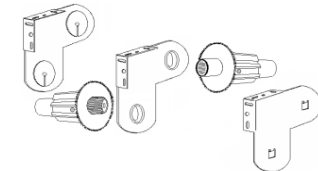

SOVEREIGN 38MM BRACKETS

Scott Free (Aust) Pty Ltd
9 Distribution Ave Molendinar Qld 4214
P.O Box 988 Nerang Qld 4211
www.scottfreeaust.com.au

Code	Description	UOM	Pack Size
Centre Bracket - 2 Blinds 1 Control			
RO.1.1C	38mm Centre Bracket 2x1 Birch	Set	1
RO.2.1C	38mm Centre Bracket 2x1 White	Set	1
RO.3.1C	38mm Centre Bracket 2x1 Black	Set	1
RO.4.1C	38mm Centre Bracket 2x1 Grey	Set	1
Centre Bracket - 2 Blinds 2 Controls			
RO.1.2C	38mm Centre Bracket 2x2 Birch	Set	1
RO.2.2C	38mm Centre Bracket 2x2 White	Set	1
RO.3.2C	38mm Centre Bracket 2x2 Black	Set	1
RO.4.2C	38mm Centre Bracket 2x2 Grey	Set	1
Centre Bracket Sets -2 Blinds 2 Controls - Includes Drives			
RO.1.38.2X2SET	38mm Chain Drive Centre Bracket Set 2x2 Birch	Set	1
RO.2.38.2X2SET	38mm Chain Drive Centre Bracket Set 2x2 White	Set	1
Double Centre Bracket - 4 Blinds 2 Controls			
RO.1.38DC4X2	38mm Double Centre Bracket 4x2 Birch	Set	1
RO.2.38DC4X2	38mm Double Centre Bracket 4x2 White..	Set	1
RO.3.38DC4X2	38mm Double Centre Bracket 4x2 Black	Set	1
RO.4.38DC4X2	38mm Double Centre Bracket 4x2 Grey	Set	1
Double Centre Bracket - 4 Blinds 4 Controls			
RO.1.38DC4X4	38mm Double Centre Bracket 4x4 Birch	Set	1
RO.2.38DC4X4	38mm Double Centre Bracket 4x4 White	Set	1
RO.3.38DC4X4	38mm Double Centre Bracket 4x4 Black	Set	1
RO.4.38DC4X4	38mm Double Centre Bracket 4x4 Grey	Set	1